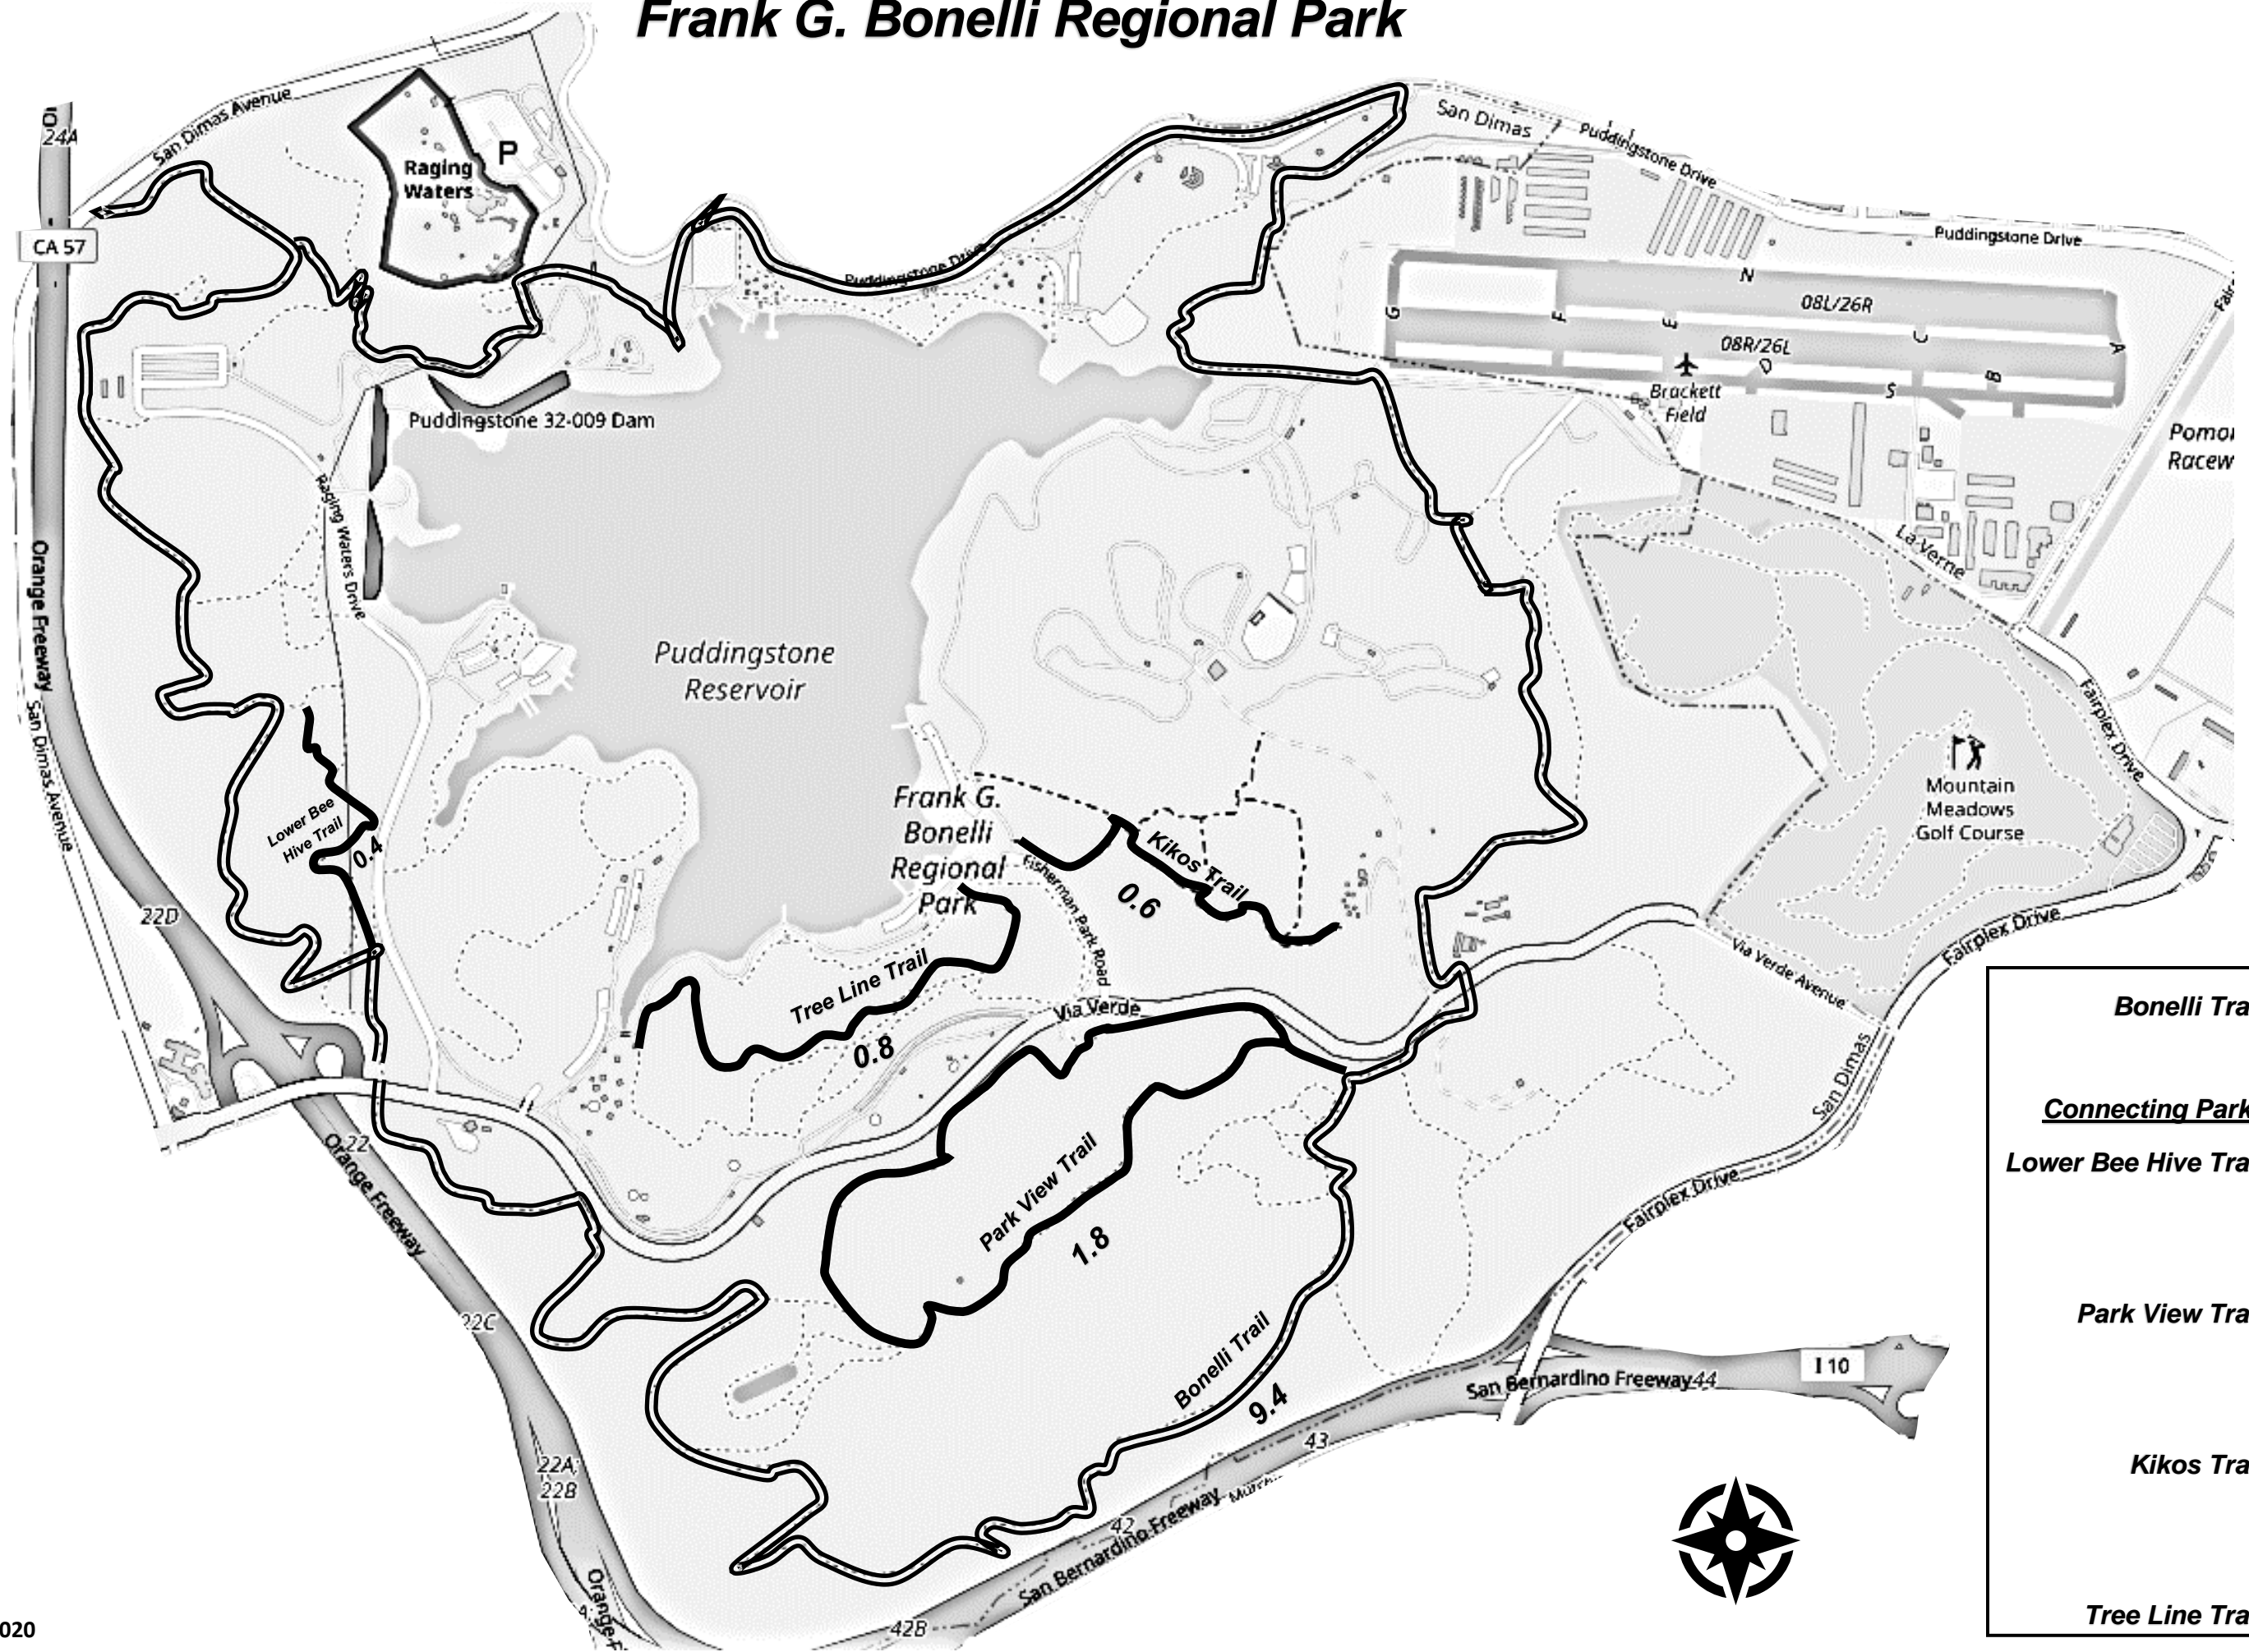

Frank G. Bonelli Regional Park

- Bonelli Trail – 9.4 mi**
- Connecting Park Trails**
- Lower Bee Hive Trail – 0.4 mi**
- Park View Trail – 1.8 mi**
- Kikos Trail – 0.6 mi**
- Tree Line Trail – 0.8 mi**